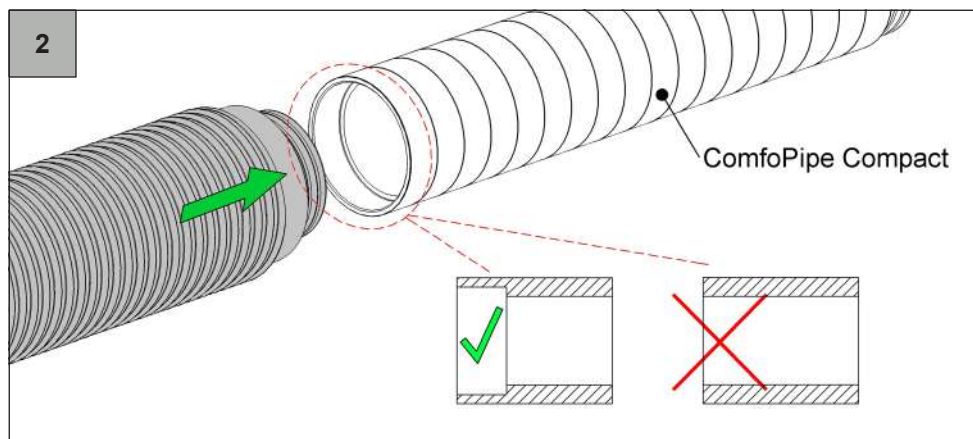

Zehnder ComfoFresh

TUB-FLEX-CON-CPCP-DN160-1m

TUB-FLEX-CON-CPCP-DN200-1m

zehnder

i

www.zehnder-systems.com

zehnder

Z_10001123432_V0922_CS_Y_Quick_Guide_DIN A5, subject to change without notice