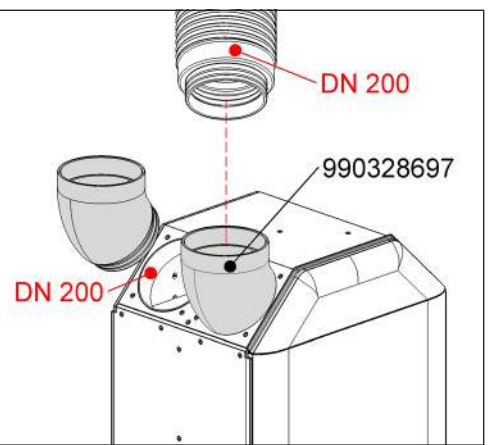

Zehnder ComfoFresh

TUB-FLEX-CON-CPCP-DN160-1m

TUB-FLEX-CON-CPCP-DN200-1m

zehnder

i

www.zehnder-systems.com

zehnder

Z_10001123432_V0922_CS_Y_Quick_Guide_DIN A5, subject to change without notice