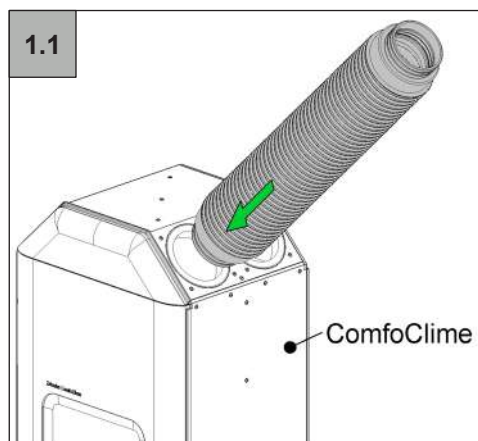

Zehnder ComfoFresh

TUB-FLEX-CON-CPCP-DN160-1m

TUB-FLEX-CON-CPCP-DN200-1m

zehnder

i

www.zehnder-systems.com

zehnder

Z_10001123432_V0922_CS_Y_Quick_Guide_DIN A5, subject to change without notice