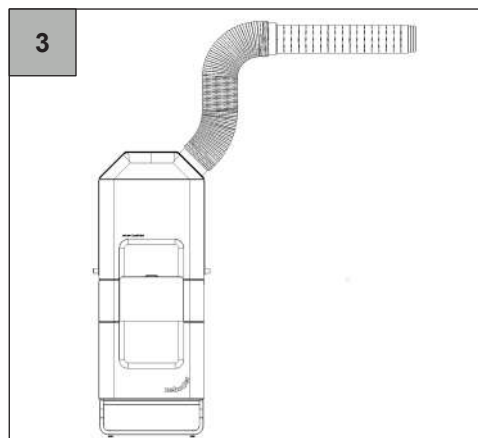

Zehnder ComfoFresh

TUB-FLEX-CON-CPCP-DN160-1m

TUB-FLEX-CON-CPCP-DN200-1m

zehnder

i

www.zehnder-systems.com

zehnder

Z_10001123432_V0922_CS_Y_Quick_Guide_DIN A5, subject to change without notice