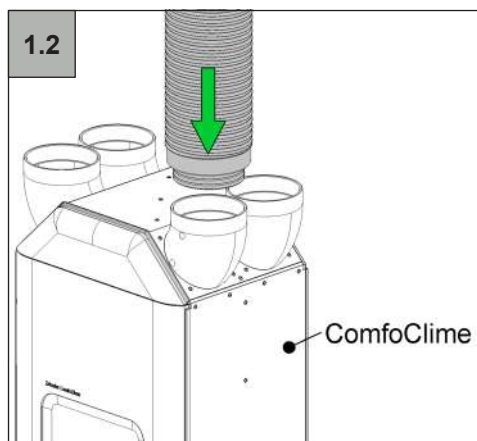

Zehnder ComfoFresh

TUB-FLEX-CON-CPCP-DN160-1m

TUB-FLEX-CON-CPCP-DN200-1m

zehnder

i

www.zehnder-systems.com

zehnder

Z_10001123432_V0922_CS_Y_Quick_Guide_DIN A5, subject to change without notice