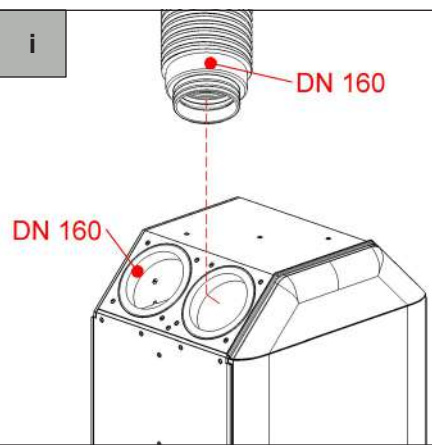

Zehnder ComfoFresh

TUB-FLEX-CON-CPCP-DN160-1m

TUB-FLEX-CON-CPCP-DN200-1m

zehnder

i

www.zehnder-systems.com

zehnder

Z_10001123432_V0922_CS_Y_Quick_Guide_DIN A5, subject to change without notice